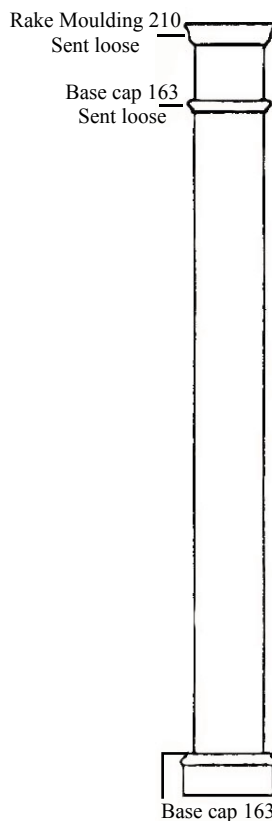

SETUP OR KD VINYL

Boxed Columns

**PLAIN SQUARE "PVC" BOXED COLUMNS
(CAP AND BASE INCLUDED)**

6X6X8' 185.54

6X6X9' 195.95

6X6X10' 206.66

6X6X12' 228.34

10X10X8' 251.82

10X10X9' 269.71

10X10X10' 287.60

10X10X12' 323.38

8X8X8' 238.15

8X8X9' 254.00

8X8X10' 274.46

8X8X12' 325.23

12X12X8' 285.85

12X12X9' 321.46

12X12X10' 357.15

12X12X12' 423.92

Options:

- ADD FOR 4X4 FIR POST INSTALLED 30.77 EA.
- ADD FOR 1 SIDE SCREWED LOOSE FOR FIELD DISASSEMBLY/REASSEMBLY N/C
- SPLITTING CHARGE 15.38 EA.
- ADD FOR OGEE PANEL MLDGS. APPLIED 30.77 PER SIDE
- FLUTED EACH SIDE 29.23 PER SIDE