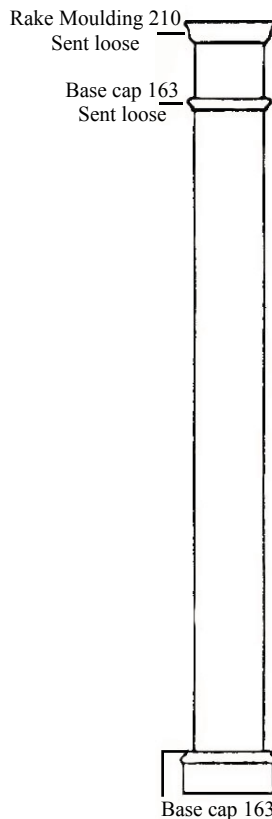

SETUP OR KD WOOD

Boxed Columns

PLAIN SQUARE "WOOD" BOXED COLUMNS
(CAP AND BASE INCLUDED)

6X6X8' 135.74

6X6X9' 144.57

6X6X10' 145.83

6X6X12' 155.92

10X10X8' 182.57

10X10X9' 200.34

10X10X10' 207.31

10X10X12' 248.77

8X8X8' 170.07

8X8X9' 181.38

8X8X10' 196.00

8X8X12' 232.31

12X12X8' 204.15

12X12X9' 229.61

12X12X10' 255.07

12X12X12' 306.07

Options:

- ADD FOR 4X4 FIR POST INSTALLED 30.77 EA.
- ADD FOR 1 SIDE SCREWED LOOSE FOR FIELD DISASSEMBLY/REASSEMBLY N/C
- SPLITTING CHARGE 15.38 EA.
- ADD FOR OGEE PANEL MLDGS. APPLIED 23.85 PER SIDE
- FLUTED EACH SIDE 29.23 PER SIDE